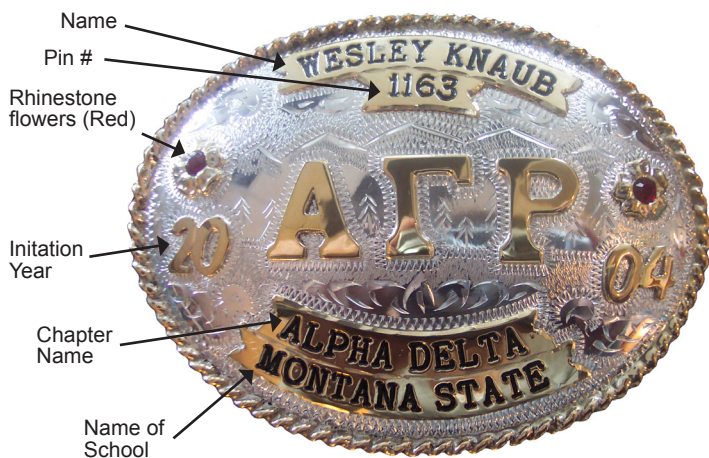

ALPHA GAMMA RHO

Belt Buckle Order Form

Date: _____

These buckles are handmade and hand engraved. They are 3-1/8" x 4-1/8" and are designed with rope edge and raised banners. The raised banners have your initiation year, name, stud number, chapter name and school name. Twelve (12) letters are included for your chapter name and school. Each additional letter is $0.40. Twenty (20) is the maximum number of letters for school name. Red, green or blue rhinestones can be added in flowers at each side for an additional $8.00.

A photo of a belt buckle is below. In the blanks beside it, please clearly write the information you'd like displayed on your belt buckle. **Delivery takes approximately eight weeks.**

Example:

Your Belt Buckle:

Name: _____

Pin #: _____

Initiation Year: _____

Chapter Name: _____

Name of School: _____

Rhinestone flowers? ☐ Yes ☐ No

If yes, which color? ☐ Red ☐ Blue ☐ Green

Which style buckle? ☐ Nickel Silver ($175)

☐ Silver Overlay ($275)

☐ Sterling Silver ($320)

Please Print

Name: _____

Address: _____

Shipping Address: _____

Daytime Phone: _____

Payment Method (payment must accompany all orders):

☐ Check ☐ VISA ☐ Mastercard

Name on Card (please print): _____

Account Number: _____ - _____ - _____ - _____ Expiration Date: _____ / _____
Month Year

Signature: _____

Send order to:

Alpha Gamma Rho Fraternity
10101 NW Ambassador Drive
Kansas City, MO 64153
or by fax to: 816-891-9401
or via email: Judy@AlphaGammaRho.org

For more information on ordering, please contact:

Judy Schmuecker, Director of Finance
Judy@AlphaGammaRho.org
816-891-9200 ext. 13

Shipping & Handling

Actual shipping charges apply to
Golden Crescents - call for amount.

$ 5.00 or less:	$ 1.50
$ 5.01 - $ 15.00:	$ 2.75
$ 15.01 - $ 25.00:	$ 4.50
$ 25.01 - $ 50.00:	$ 6.00
$ 50.01 - $150.00:	$ 8.50
$150.01 - $200.00:	$10.00
$200.01 and up:	$12.50